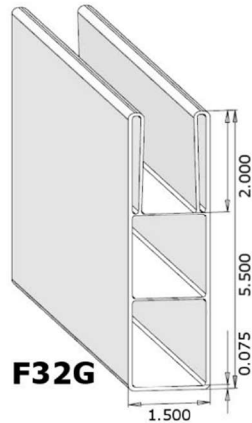

Pocket Rails

F32G

Profile	Description	Lengths	Pallet Qty.
F3P1	1-1/2 x 8 Gorilla Pocket Rail	72.5", 76", 83", 94", 16'	72
F32G	1-1/2 x 5-1/2 Gorilla Pocket Rail	72.5", 83", 94", 16"	114
F3P5	*1-3/4 x 5-1/2 Nexus Pocket Rail	94", 16'	98
F3PM	*1-3/4 x 5-1/2 Nexus Mid-Rail	94", 16'	98

*Nexus Rails Available in Homewood Colors

Homeland Vinyl Colors: