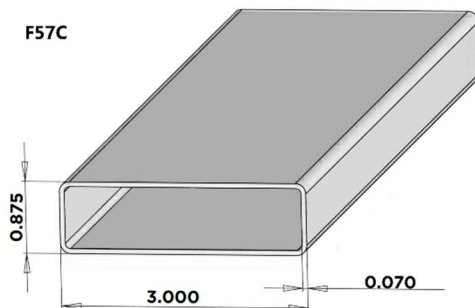

Pickets

WELDED PICKETS

7/8" X 3" DOG EAR PICKET

Time Saver!

- Welded together. No more glue!
- Saves time. No cap assembly needed.
- Perfect fit and match
- Aesthetically pleasing

• Lengths available: 45-7/8" (Extrusion) +
7/8" x 3" Welded Dog Eared Cap

Profile	Description	Lengths	Pallet Qty.
F65S	7/8 x 1-1/2 Standard Picket	16'	402
F57C	7/8 x 3 Standard Picket	16'	355
F57C-DEC	7/8 x 3 Standard Welded Picket	45-7/8"	355

Alliance Fact:

We want to help you succeed! Let us know what fencing needs you have and we will take care of it.