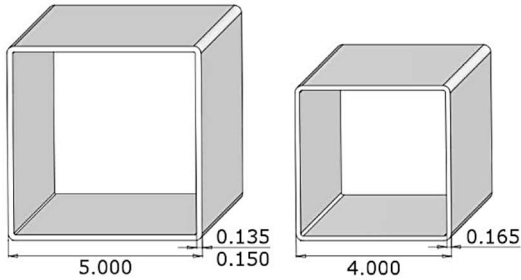

Green Teak

Posts

Profile	Description	Wall	Lengths	Pallet Qty
F10E	5x5 Utility Post	0.135	7',8',9'	81
			16',24'	36
F10C	5x5 Standard Post	0.150	7',8',9'	81
			16',24'	36
F12N	4x4 Standard Post	0.165	35.8"	121
			16'	55