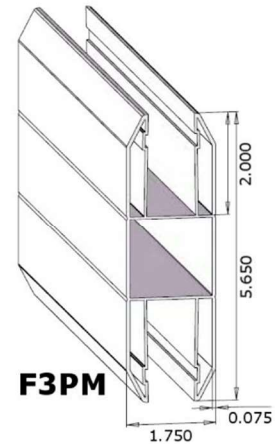

F3PM

Profile	Description	Lengths	Pallet Qty.
F3P1	1-1/2 x 8 Gorilla Pocket Rail	72.5", 76", 83", 94", 16'	72
F32G	1-1/2 x 5-1/2 Gorilla Pocket Rail	72.5", 83", 94", 16"	114
F3P5	*1-3/4 x 5-1/2 Nexus Pocket Rail	94", 16'	98
F3PM	*1-3/4 x 5-1/2 Nexus Mid-Rail	94", 16'	98

*Nexus Rails Available in Homewood Colors

Homeland Vinyl Colors: