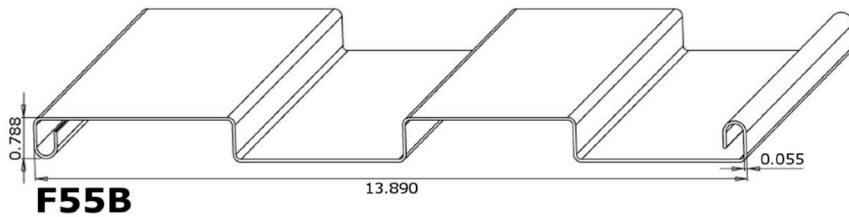

Chai Gray

Green Teak

Privacy

Profile	Description	Lengths	Pallet Qty.
F61S	7/8 x 11.3 T&G Standard	55.25", 60.25", 62.25", 64", 192"	100
F54U	7/8 x 6 T&G Utility	55.25", 60.25", 62.25", 64" 192	346 178
F83U	7/8 Trim Channel	52", 57" 122"	120 & 840 60
F55B	7/8 x 14 Privacy No Emboss Panel Only available in colors white and sand	29" To be used with a mid-rail	96

Alliance Fact:

We can extrude any profile you would like.

Rails

Profile	Description	Lengths	Pallet Qty.
F25B	1-3/4 x 3-1/2 Hollow Standard Rail	16'	156
F24C	2 x 3-1/2 Hollow Standard Rail (0.120 Wall)	16'	143
F24E	2 x 3-1/2 Hollow Utility Rail (0.095 Wall)	12', 16'	143
F27S	1-1/2 x 5-1/2 Hollow Rail	16'	114
F27E	1-1/2 x 5-1/2 Ribbed Utility Rail (0.080 Wall)	16'	114
F27M	1-1/2 x 5-1/2 utility Value Rail (0.070 Wall)	16'	114
F22E	2 x 6 Hollow Rail	16'	88