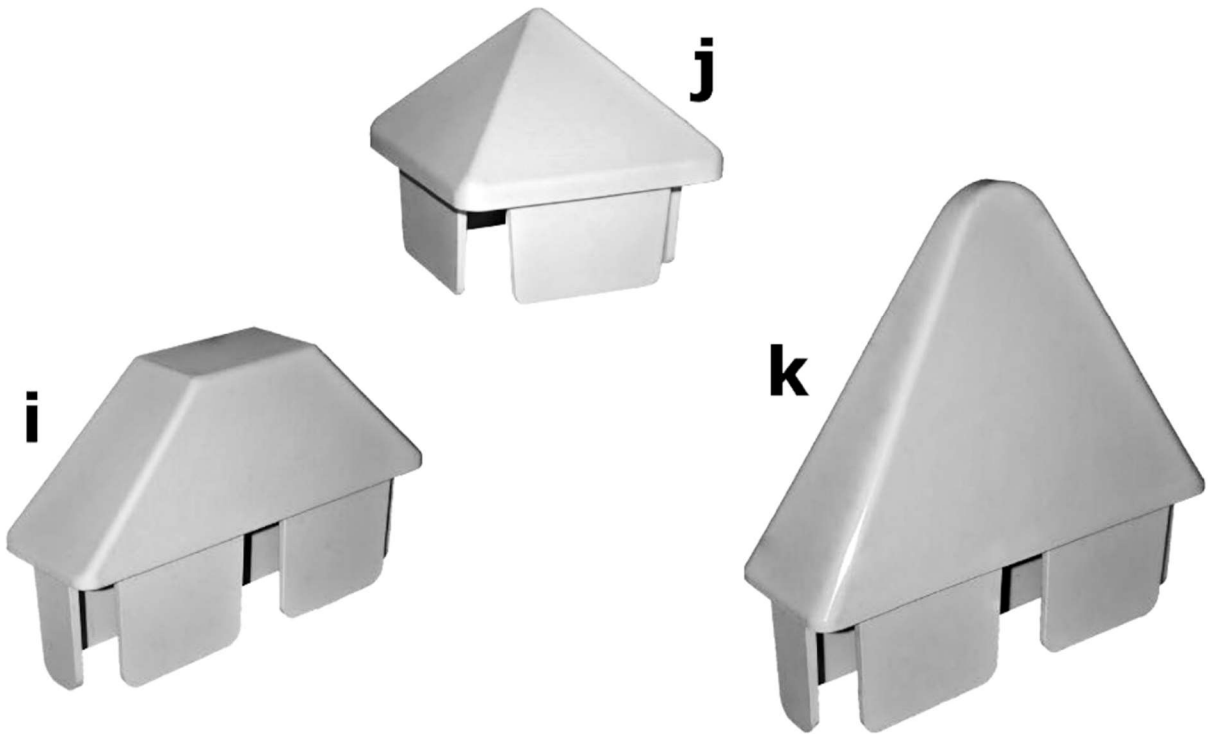

Solid Exports
GROUP

Picket Caps

Profile	Description	Sizes	Box Qty.
I	Sharp Picket Cap	1-3/8" x 1-3/8"	500
		1-1/2" x 1-1/2"	500
J	Dog Ear Picket Cap	7/8" x 3"	300
K	Spade Picket Cap	7/8" x 1-1/2"	500
		7/8" x 3"	250

Homeland Vinyl Colors:

White

Tan

Adobe

Sand

Ash Gray

Mocha Walnut

Chai Gray

Green Teak