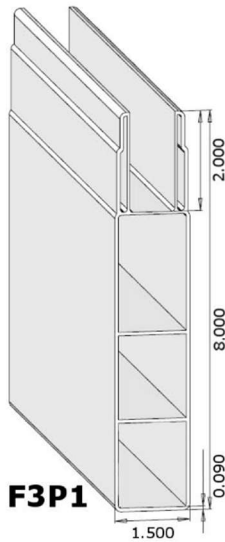

Pocket Rails

F3P1