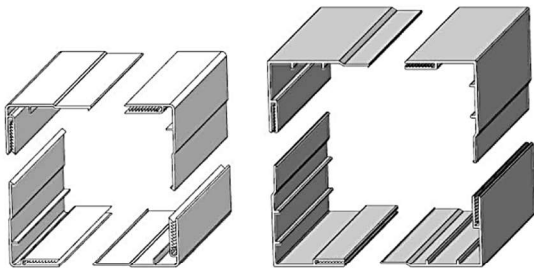

Post Wrap

Profile	Description	Box Qty.	Lengths	Pallet Qty
FPW4	4x4 Gorilla 4 Piece Post Wrap	20 Pieces	10'	368 Pieces
		5 Sets of 4		92 Sets of 4
FPW6	6x6 Gorilla 4 Piece Post Wrap	16 Pieces	10'	288 Pieces
		4 Sets of 4		72 Sets of 4

*For additional applications 8 piece wraps available upon request

Alliance Fact:

With our top of the line routers we're able to route anything you need.