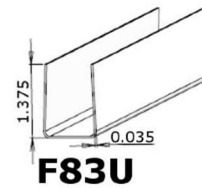

Profile	Description	Lengths	Pallet Qty.
F3P1	1-1/2 x 8 Gorilla Pocket Rail	72.5", 76", 83", 94", 16'	72
F32G	1-1/2 x 5-1/2 Gorilla Pocket Rail	72.5", 83", 94", 16"	114
F3P5	*1-3/4 x 5-1/2 Nexus Pocket Rail	94", 16'	98
F3PM	*1-3/4 x 5-1/2 Nexus Mid-Rail	94", 16'	98

Chai Gray

Green Teak

Privacy

Profile	Description	Lengths	Pallet Qty.
F61S	7/8 x 11.3 T&G Standard	55.25", 60.25", 62.25", 64", 192"	100
F54U	7/8 x 6 T&G Utility	55.25", 60.25", 62.25", 64" 192	346 178
F83U	7/8 Trim Channel	52", 57" 122"	120 & 840 60
F55B	7/8 x 14 Privacy No Emboss Panel Only available in colors white and sand	29" To be used with a mid-rail	96

Alliance Fact:

We can extrude any profile you would like.

Rails

Profile	Description	Lengths	Pallet Qty.
F25B	1-3/4 x 3-1/2 Hollow Standard Rail	16'	156
F24C	2 x 3-1/2 Hollow Standard Rail (0.120 Wall)	16'	143
F24E	2 x 3-1/2 Hollow Utility Rail (0.095 Wall)	12', 16'	143
F27S	1-1/2 x 5-1/2 Hollow Rail	16'	114
F27E	1-1/2 x 5-1/2 Ribbed Utility Rail (0.080 Wall)	16'	114
F27M	1-1/2 x 5-1/2 utility Value Rail (0.070 Wall)	16'	114
F22E	2 x 6 Hollow Rail	16'	88