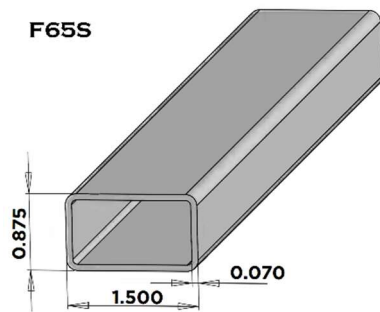

Pickets

WELDED PICKETS

7/8" X 3" DOG EAR PICKET

Time Saver!

- Welded together. No more glue!
- Saves time. No cap assembly needed.
- Perfect fit and match
- Aesthetically pleasing

• Lengths available: 45-7/8" (Extrusion) +
7/8" x 3" Welded Dog Eared Cap

Profile	Description	Lengths	Pallet Qty.
F65S	7/8 x 1-1/2 Standard Picket	16'	402
F57C	7/8 x 3 Standard Picket	16'	355
F57C-DEC	7/8 x 3 Standard Welded Picket	45-7/8"	355

Alliance Fact:

We want to help you succeed! Let us know what fencing needs you have and we will take care of it.