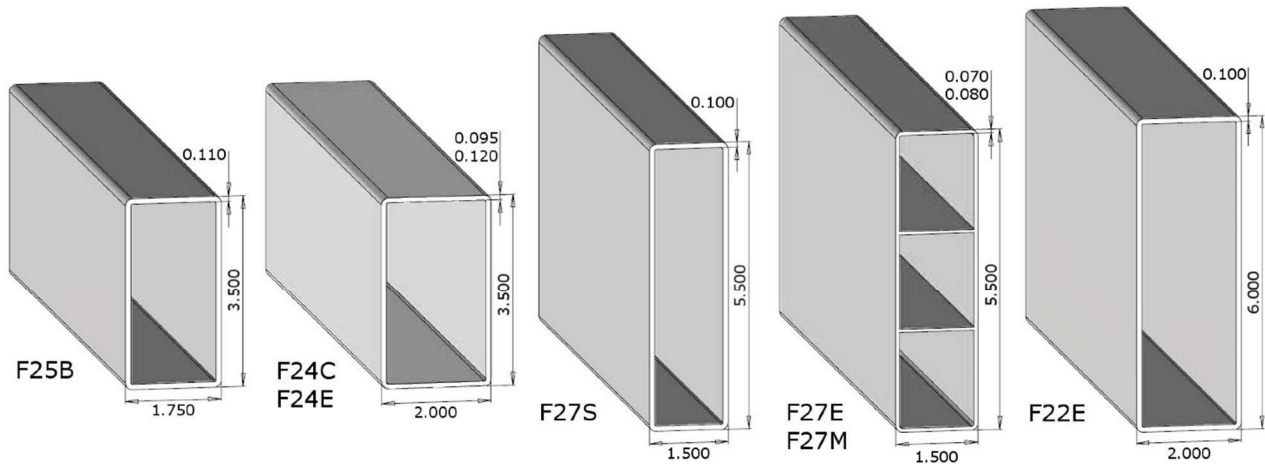

Chai Gray

Green Teak

Privacy

Profile	Description	Lengths	Pallet Qty.
F61S	7/8 x 11.3 T&G Standard	55.25", 60.25", 62.25", 64", 192"	100
F54U	7/8 x 6 T&G Utility	55.25", 60.25", 62.25", 64" 192	346 178
F83U	7/8 Trim Channel	52", 57" 122"	120 & 840 60
F55B	7/8 x 14 Privacy No Emboss Panel Only available in colors white and sand	29" To be used with a mid-rail	96

Alliance Fact:

We can extrude any profile you would like.

Rails

Profile	Description	Lengths	Pallet Qty.
F25B	1-3/4 x 3-1/2 Hollow Standard Rail	16'	156
F24C	2 x 3-1/2 Hollow Standard Rail (0.120 Wall)	16'	143
F24E	2 x 3-1/2 Hollow Utility Rail (0.095 Wall)	12', 16'	143
F27S	1-1/2 x 5-1/2 Hollow Rail	16'	114
F27E	1-1/2 x 5-1/2 Ribbed Utility Rail (0.080 Wall)	16'	114
F27M	1-1/2 x 5-1/2 utility Value Rail (0.070 Wall)	16'	114
F22E	2 x 6 Hollow Rail	16'	88