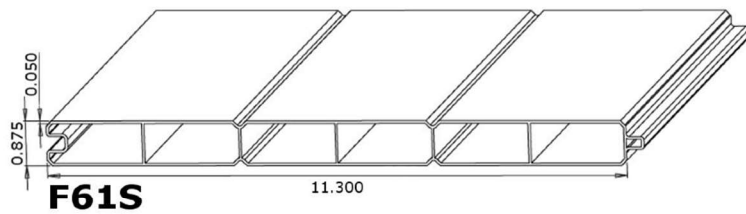

Chai Gray

Green Teak

Privacy

Profile	Description	Lengths	Pallet Qty.
F61S	7/8 x 11.3 T&G Standard	55.25", 60.25", 62.25", 64", 192"	100
F54U	7/8 x 6 T&G Utility	55.25", 60.25", 62.25", 64" 192	346 178
F83U	7/8 Trim Channel	52", 57" 122"	120 & 840 60
F55B	7/8 x 14 Privacy No Emboss Panel Only available in colors white and sand	29" To be used with a mid-rail	96