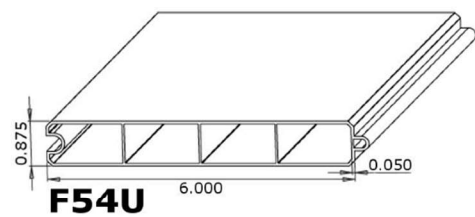

Privacy

Profile	Description	Lengths	Pallet Qty.
F61S	7/8 x 11.3 T&G Standard	55.25", 60.25", 62.25", 64", 192"	100
F54U	7/8 x 6 T&G Utility	55.25", 60.25", 62.25", 64" 192	346 178
F83U	7/8 Trim Channel	52", 57" 122"	120 & 840 60
F55B	7/8 x 14 Privacy No Emboss Panel Only available in colors white and sand	29" To be used with a mid-rail	96

Alliance Fact:

We can extrude any profile you would like.