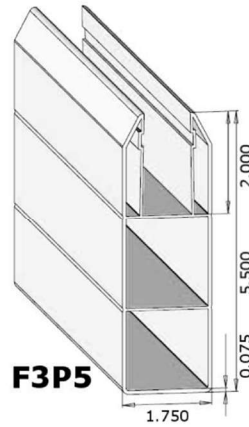

Pocket Rails

F3P5

Profile	Description	Lengths	Pallet Qty.
F3P1	1-1/2 x 8 Gorilla Pocket Rail	72.5", 76", 83", 94", 16'	72
F32G	1-1/2 x 5-1/2 Gorilla Pocket Rail	72.5", 83", 94", 16"	114
F3P5	*1-3/4 x 5-1/2 Nexus Pocket Rail	94", 16'	98
F3PM	*1-3/4 x 5-1/2 Nexus Mid-Rail	94", 16'	98

*Nexus Rails Available in Homewood Colors

Homeland Vinyl Colors: