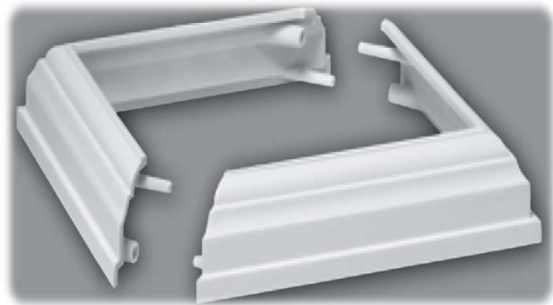

Green Teak

Accessories

Profile	Description	Size	Box Qty
A	Summit Stair Rail Bracket	2" x 3-1/2"	24
B	Summit Line Rail Bracket	2" x 3-1/2"	24
C	Adjustable 1-Piece Post Socket – 1-7/8 Pipe	5"	100
D	New England Trim Ring	4"	36
		5"	40
E	2-Piece New England Trim Ring	4"	50

Alliance Fact:

The biggest difference is in the details. Let us help you make the difference for your customers.

Solid Exports
GROUP

Accessories

f

g

h

Profile	Description	Size	Box Qty
F	Internal Rail Mount – U Bracket	2" x 3-1/2"	78
		1-1/2" x 5-1/2"	64
		2" x 6"	64
G	Decorative Hole Plug	1-1/2" x 5-1/2"	36
H	Internal End Cap	2" x 3-1/2"	200
		1-1/2" x 5-1/2"	125
		2" x 6"	100